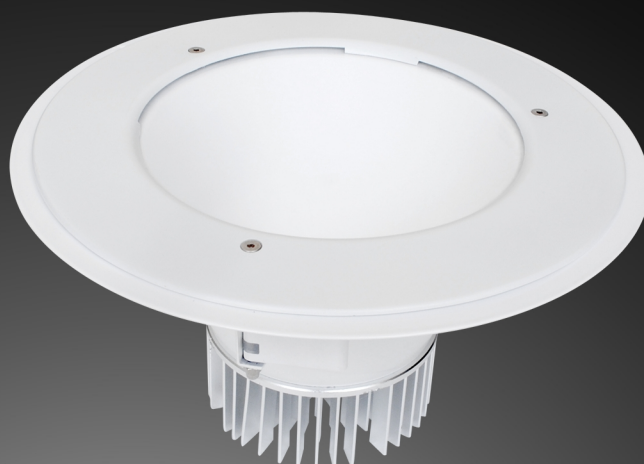

LED Downlights LA

Magnolux LED Downlights of LA Series with excellent luminance are the most efficient and environmentally friendly alternative to traditional downlights.

LED Downlight LA - R260 42-3400

HIGHLIGHTS

- » high energy efficiency
- » lifetime up to 50.000 hours
- » extension ring available for larger ceiling opening

APPLICATION AREA

Private Households, Offices,
Commercial and Public Buildings,
Industry, Hotels, etc.

SPECIFICATIONS

Artikel Number	101482
Product Name	LED Downlight LA
Model	R260 42-3400
Lumen Output	3400 Lumen
Power Consumption	42 Watt
Input Voltage/Hertz	220-240 V / 50-60 Hz
Power Factor	>0,9
Light Color	3000 Kelvin
Color Rendering Index	>83
LED Type	COB
Beam Angle	60°
Lifetime	50000 h
Environment Temperature	-40°C / +60°C
Operating Temperature	-10°C / +40°C
Material	Aluminium white/PC milky
Product Dimensions	Ø 260 mm x H 250 mm
Product Weight	2000 g
Certificates	CE, RoHs
Safety Type	IP20
PCS/Package	4
Packaging Size	300 x 295 x 200 mm
Weight/Packaging	10000 g
Product Info	Ceiling cut-out: 210-230 mm